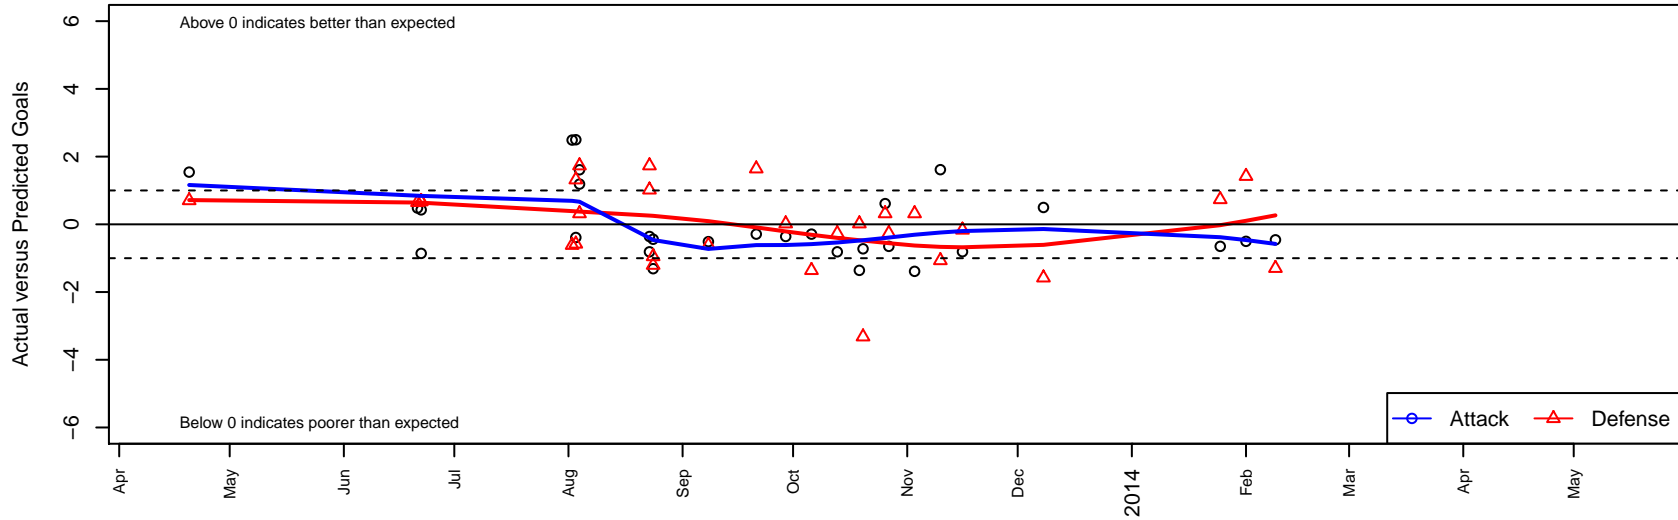

Whatcom Rangers Blue B98

Whatcom FC Rangers
 Bellingham, WA
 B98 total strength=1158
 attack=3.2 defense=3.74
 fall league = RCL B98 Div 4
 notes= Abshier 2012
 alt names used:
 Whatcom Rangers Blue B98
 WFC Rangers Blue
 WFC Rangers BU15 Blue
 Whatcom FC Rangers Blue
 Whatcom FC Rangers B98 Blue
 Whatcom Rangers – Abshier
 Whatcom FC Rangers Blue/Abshier
 59 WFC Rangers BU15 Blue
 WFC RANGERS BU15 BLUE (WA)
 42 WFC Rangers BU15 Blue
 Whatcom FC Rangers BU 15 Blue B

Venues played:
 Challenger Div 2 Cup U14
 Baker Blast COPA U15
 WA Rush Cup B15 Silver U15
 Puma Pacific Coast Challenge COPA U15
 RCL B98 Div 4
 Challenge Cup B98 Division 2 – Challenge 2

Whatcom Rangers Blue B98
Dots are actual minus expected GF (blue circles) and GA (red triangles).
Blue line is smoothed change in attack strength. Red is smoothed change in defense strength.